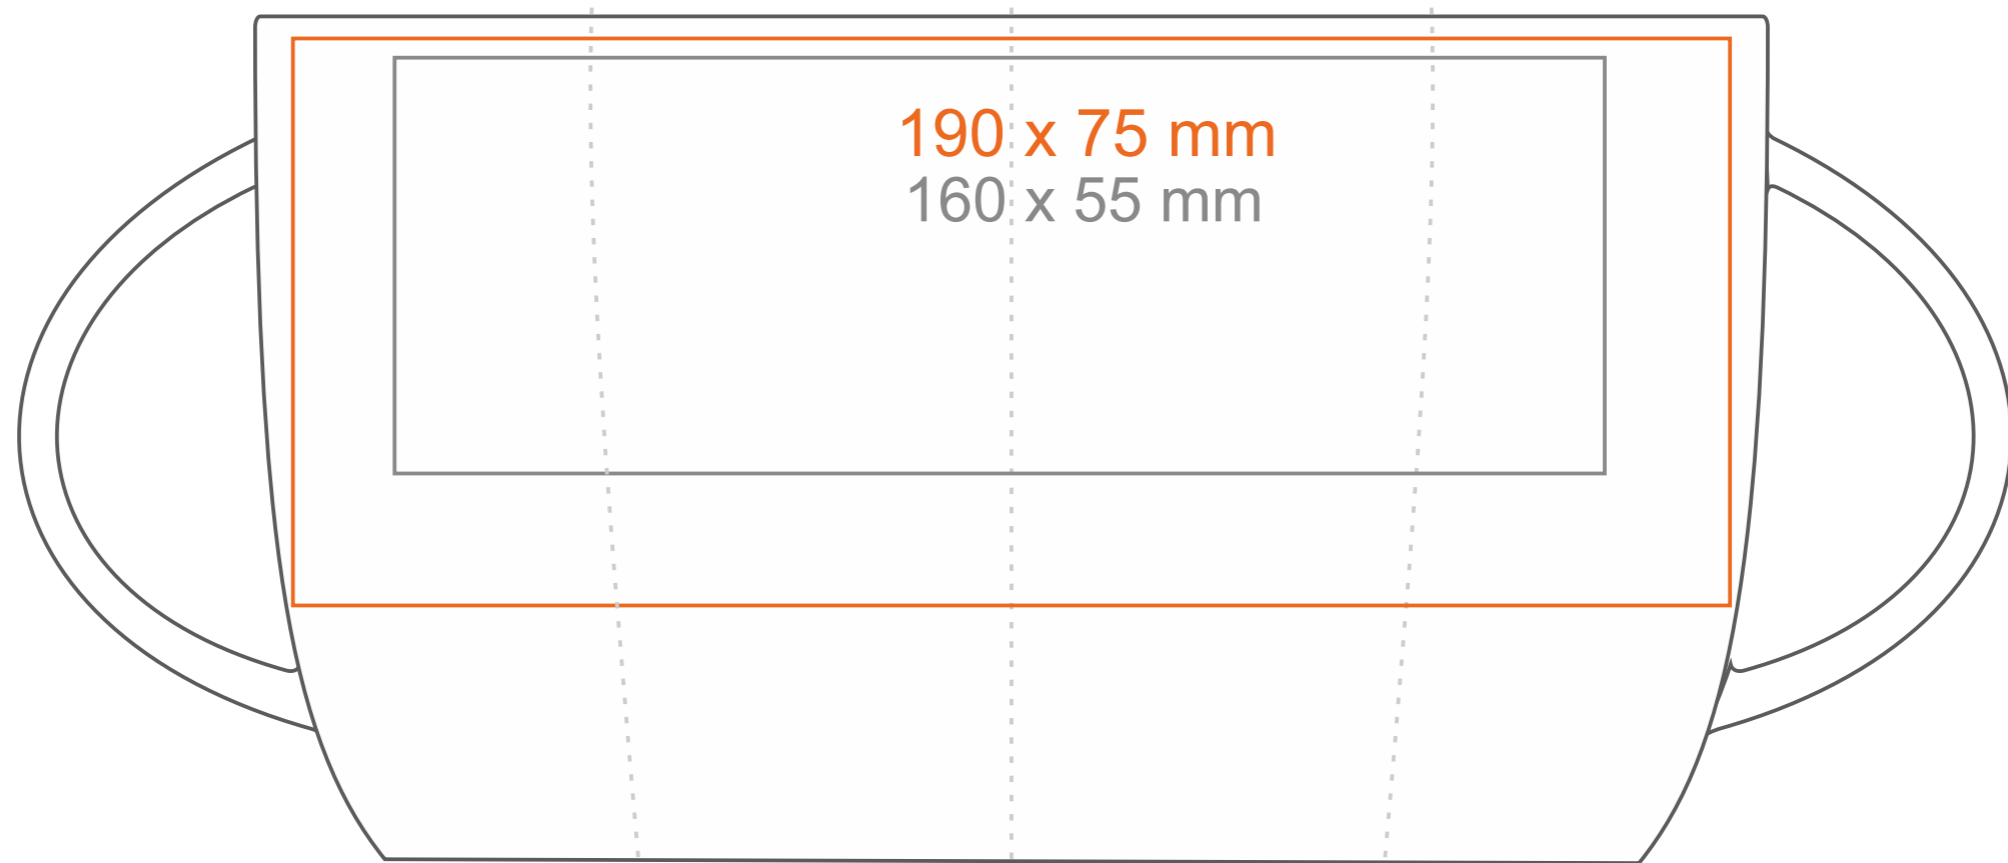

M_496 Fox

270 ml / h: 112 mm / Ø 70 mm

Imprint on the handle
Imprint on the inside
Imprint on the bottom outside

- 100 x 10 mm
- 60 x 20 mm
- Ø 40 mm

*In the case of projects for transfer print running outside of the standard print area, please contact our sales department.

[How to prepare print material](#)

meaning

- Transfer Print
- Sensitive Touch
- Direct Print