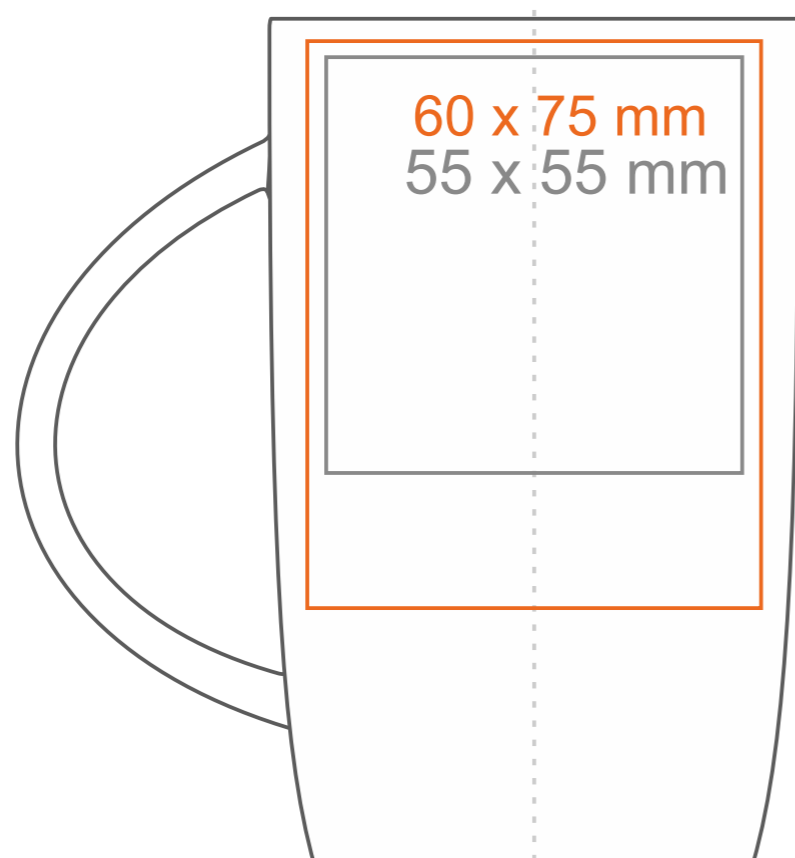

M_496 Fox

270 ml / h: 112 mm / Ø 70 mm

Imprint on the handle
Imprint on the inside
Imprint on the bottom outside

- 100 x 10 mm
- 60 x 20 mm
- Ø 40 mm

*In the case of projects for transfer print running outside of the standard print area, please contact our sales department.