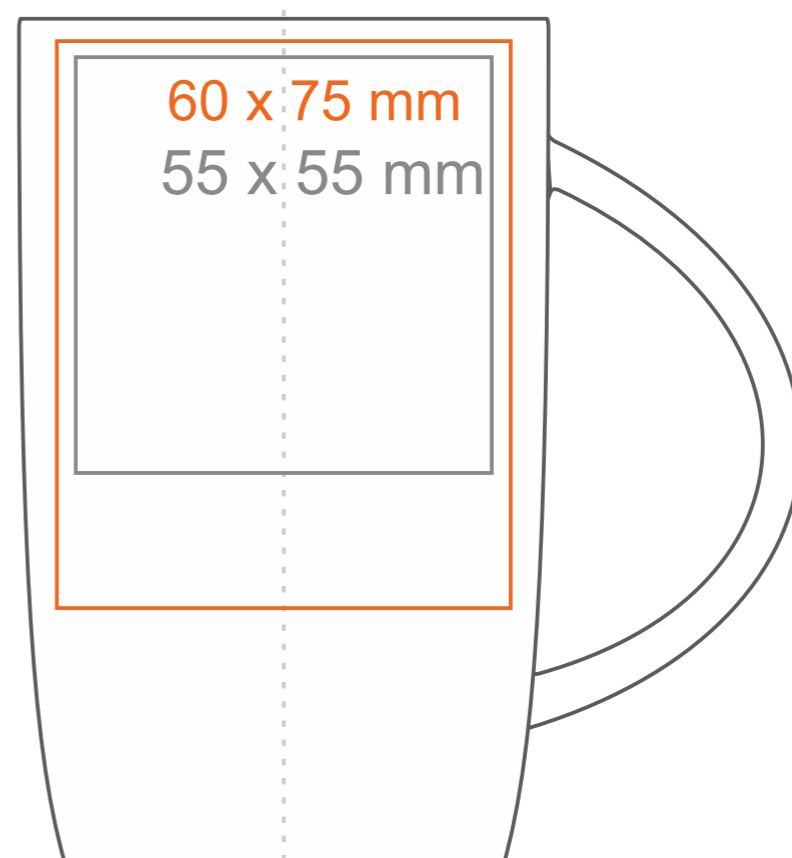

M_496 Fox

270 ml / h: 112 mm / Ø 70 mm

Imprint on the handle
Imprint on the inside
Imprint on the bottom outside

- 100 x 10 mm
- 60 x 20 mm
- Ø 40 mm

*In the case of projects for transfer print running outside of the standard print area, please contact our sales department.