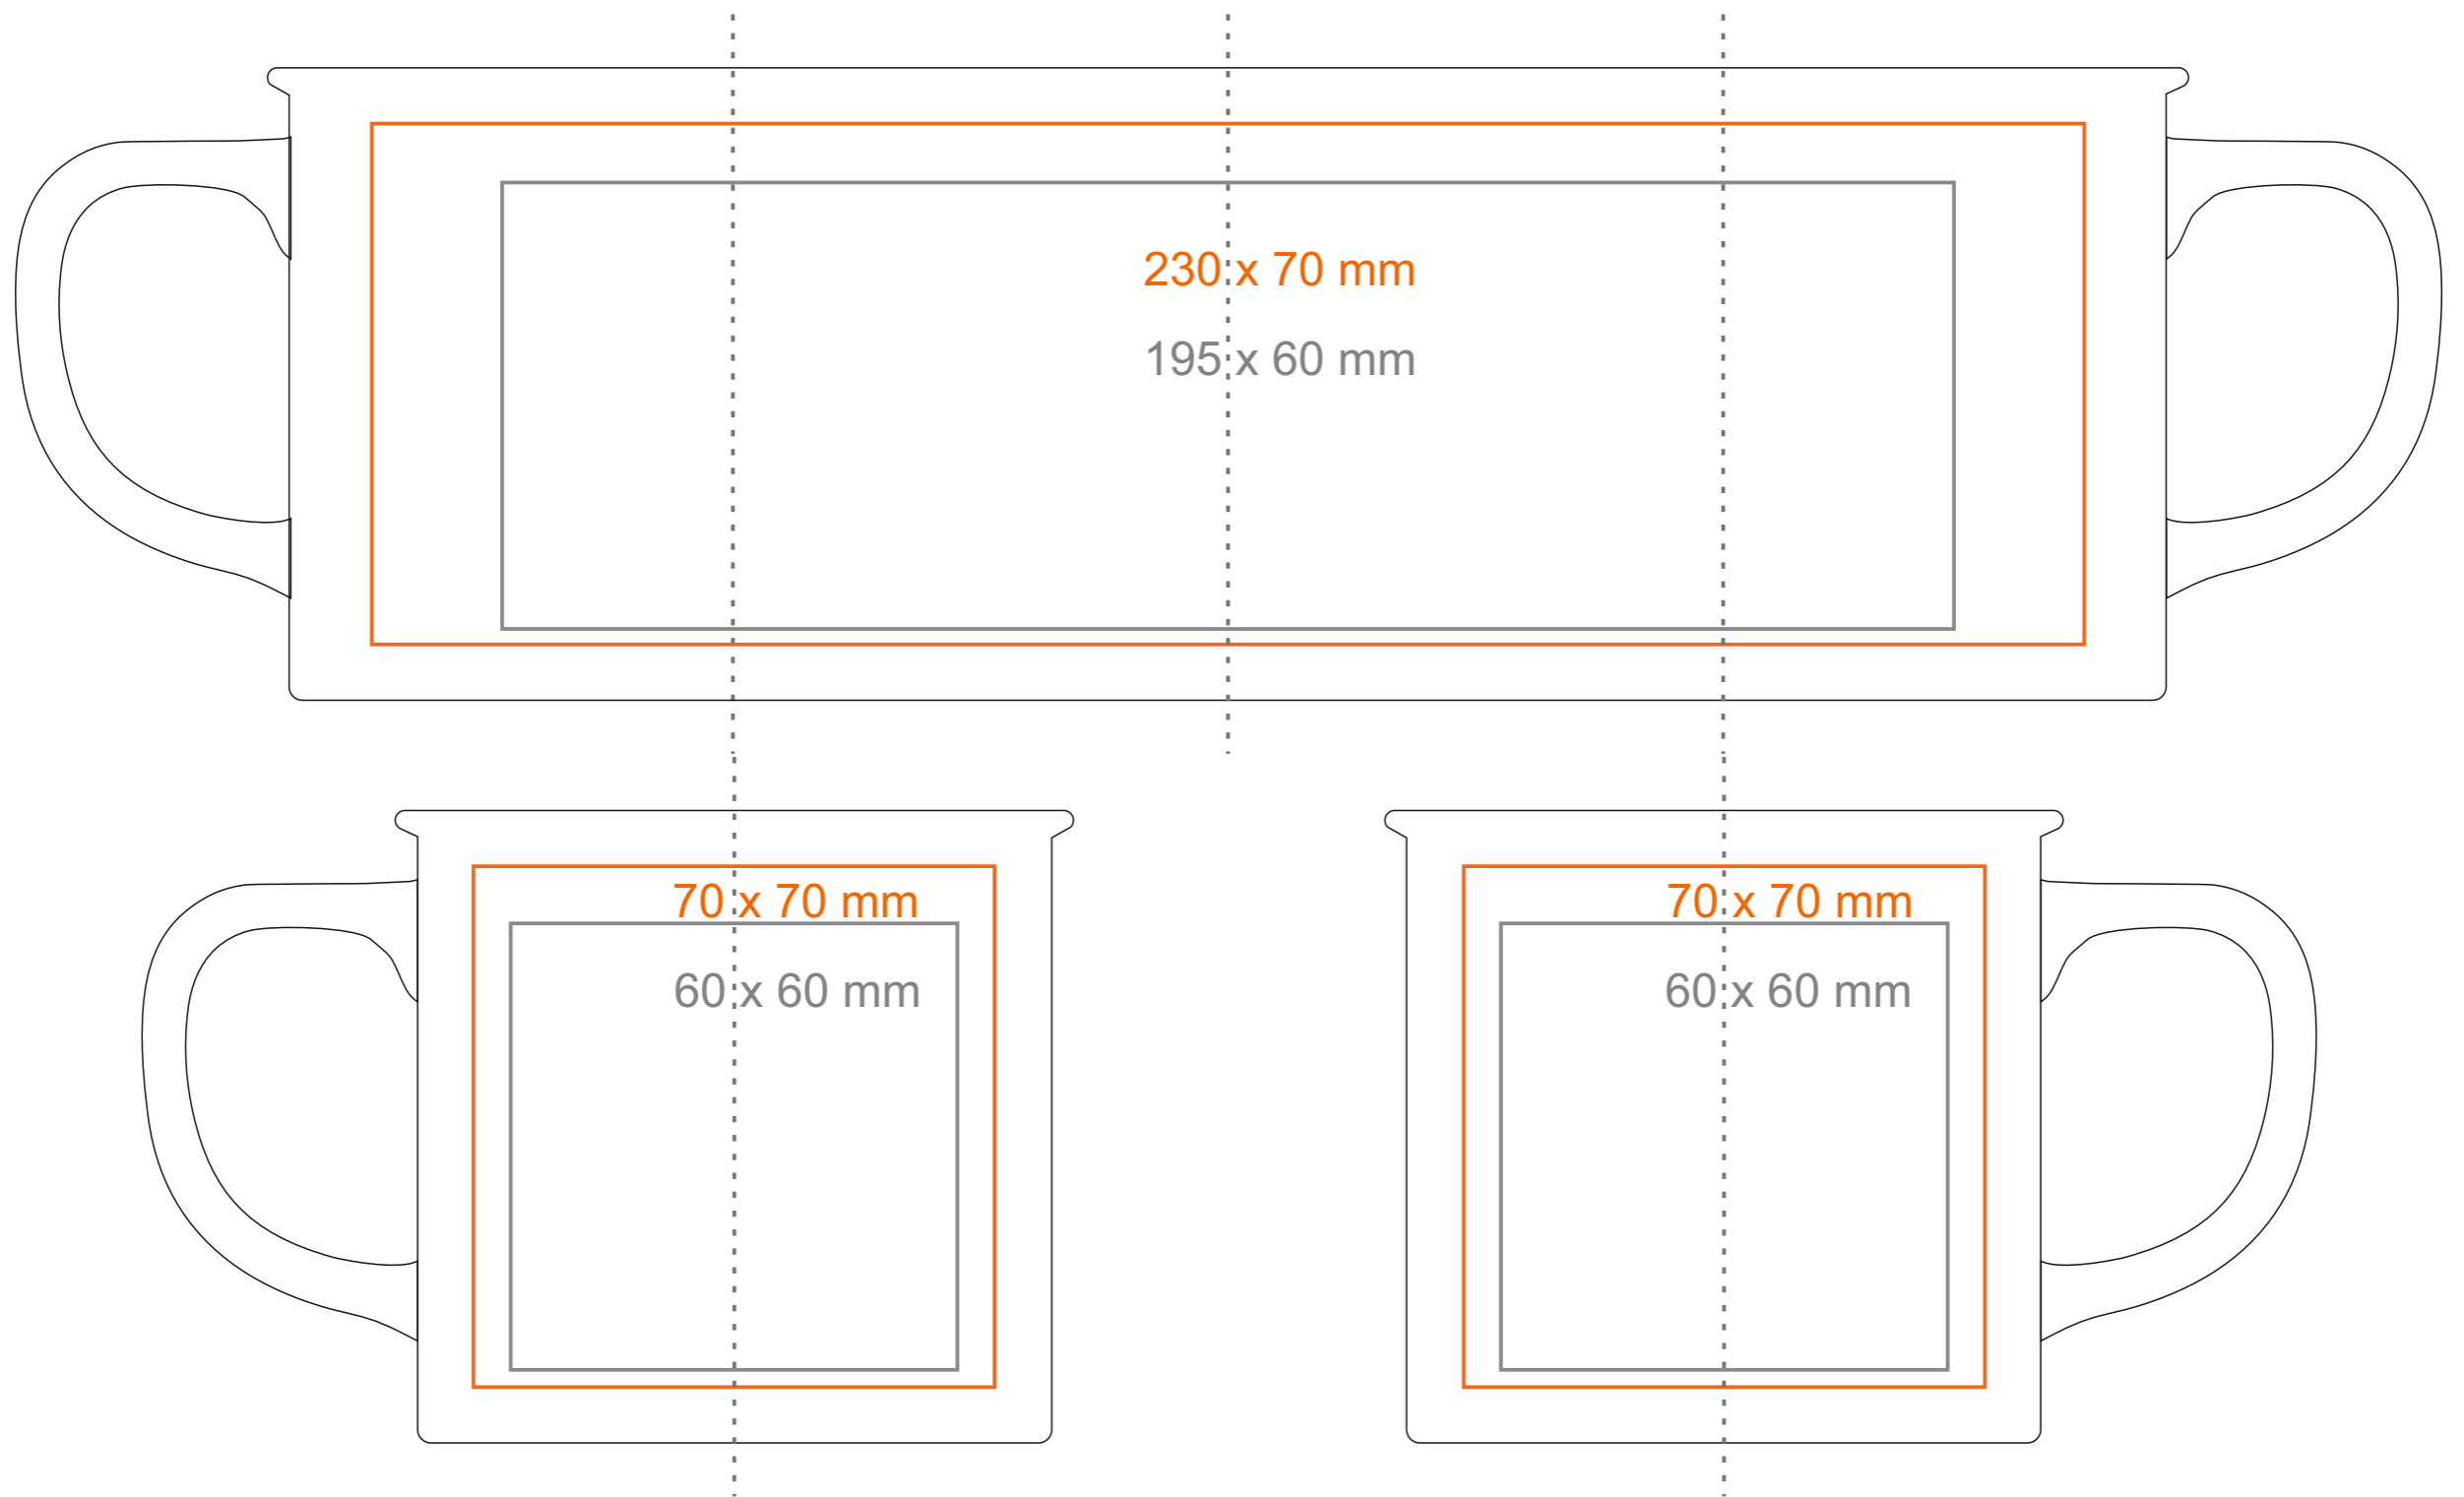

M/460 Loft Pure

310 ml / h: 85 mm / Ø 91mm

- Imprint on the handle - 50 x 10 mm
- Imprint on the inside - 40 x 20 mm
- Imprint on the bottom inside - Ø 30 mm
- Imprint on the bottom outside - Ø 50 mm

*In the case of projects for transfer print running outside of the standard print area, please contact our sales department.

[How to prepare print material](#)

meaning

- Transfer Print
- Sensitive Touch
- Direct Print